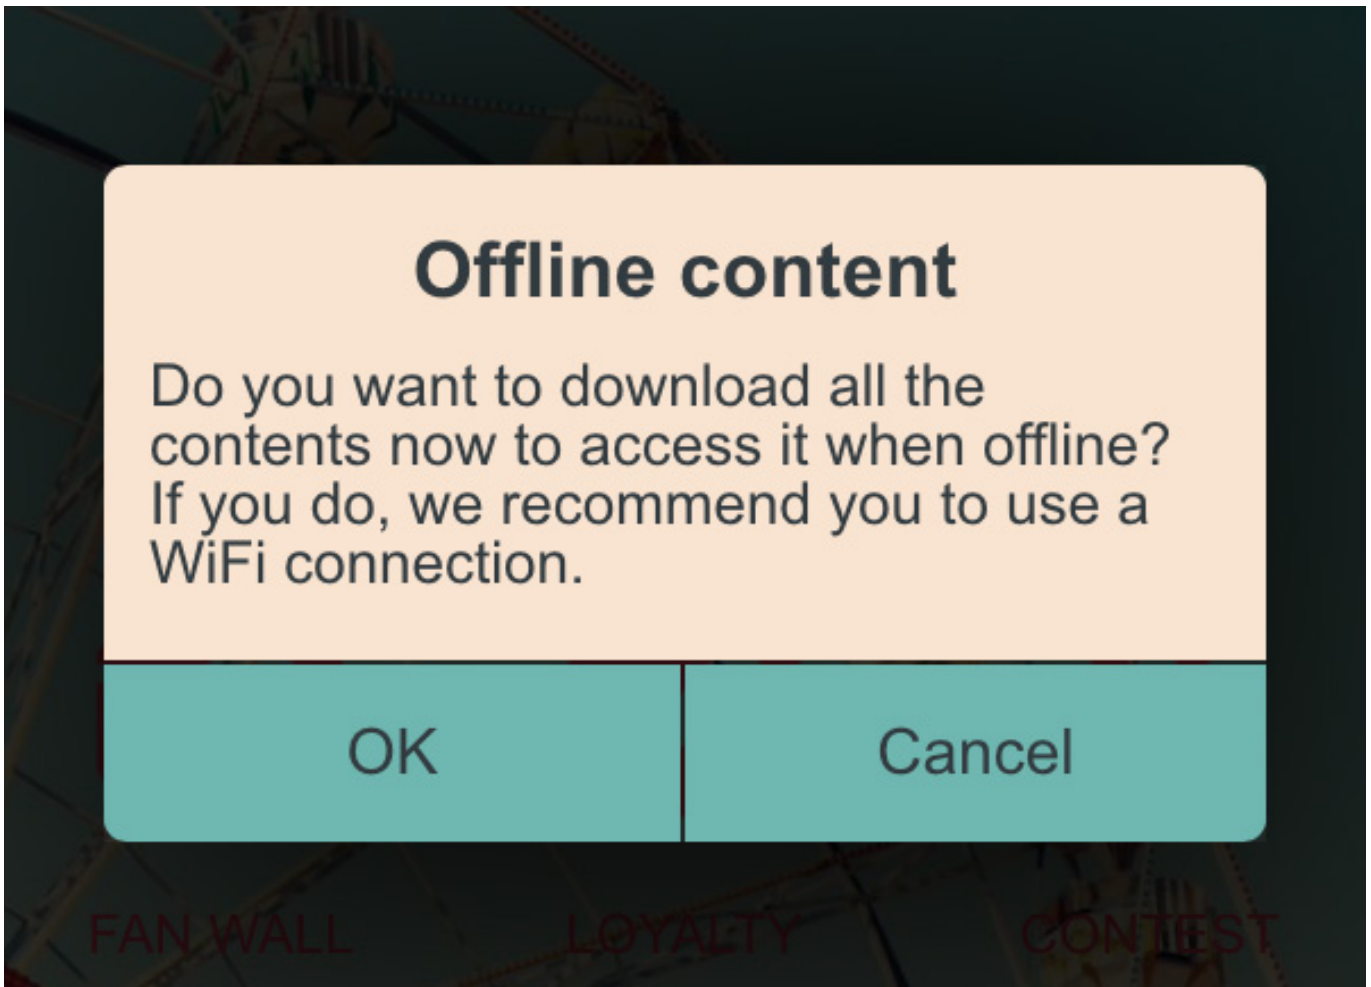

## Offline Mode

The Offline Mode is not really a feature, but it allows your users to download the contents of the app in their phones so that they can access it later, even if they have no connection. Let's see how this works.

When the users download the app and open it for the first time, they will be asked if they want to download the contents to access it when they are offline. If they do it, they will be able to access all the contents that are in the app even when there is no connection.